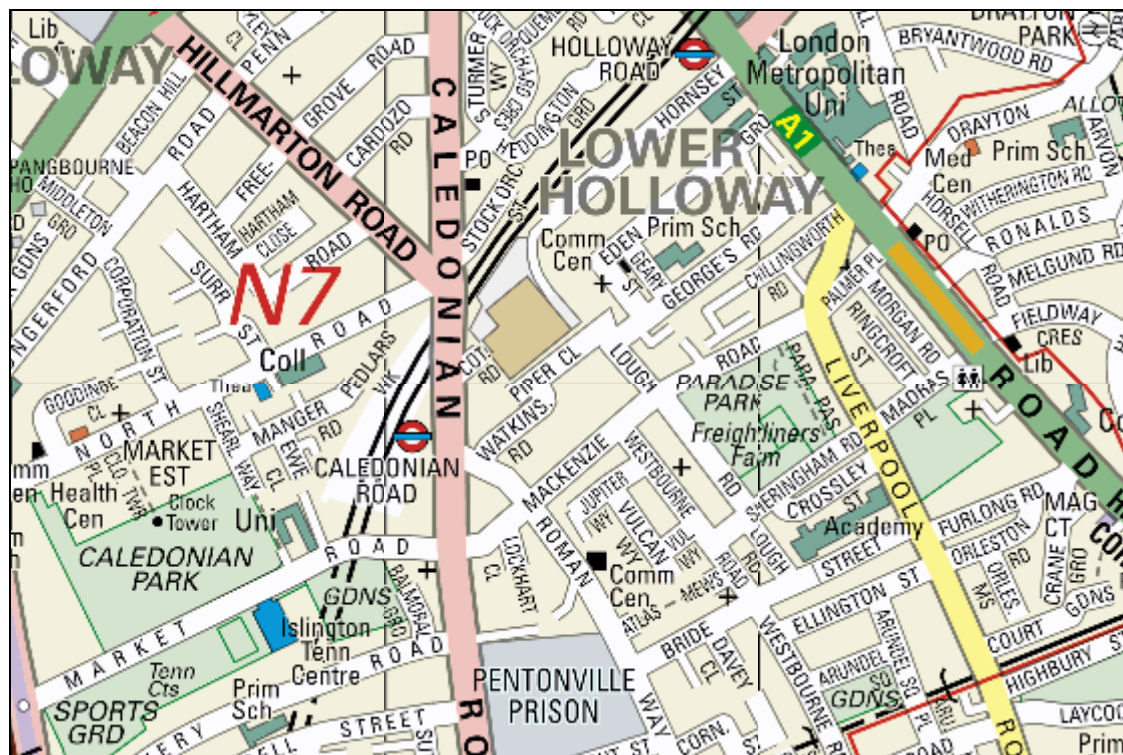

Please click on this link
<http://www.streetmap.co.uk/map.srf?X=531249&Y=185284&A=Y&Z=110>
 to get full directions or see attached map below.

The nearest Tube Station is **Caledonian Road (Piccadilly Line)** as shown on the map.